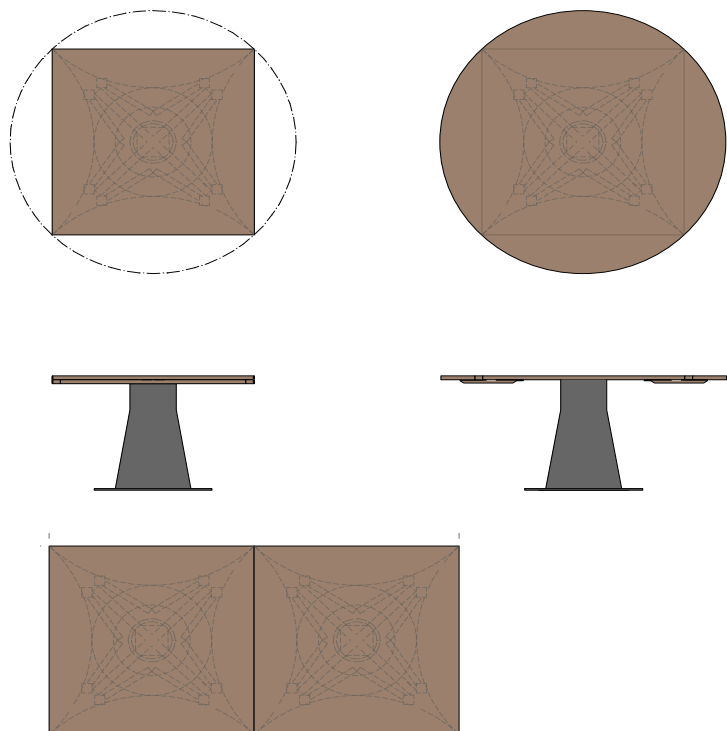

DINING TABLE AMBASSADOR

Dimensions	L 120-170 cm / W 120-170 cm / H 74 cm
Material	Wood veneer
Base	Metal

FINISHES AMBASSADOR

COMBINATION A

Wood
light oak

Metal
brass, light brown

COMBINATION B

Wood
dark oak