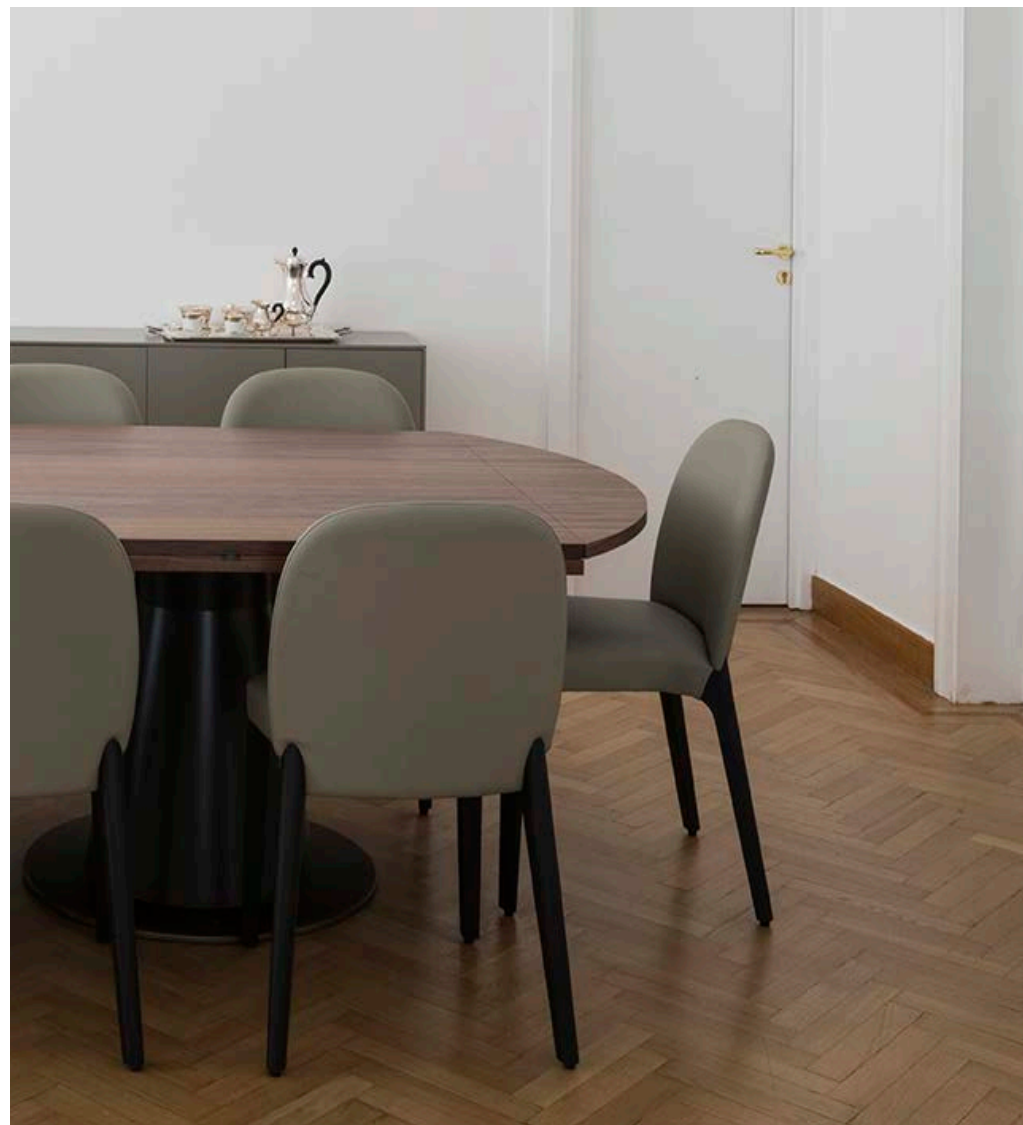

DINING TABLE AMBASSADOR

Dimensions	L 120-170 cm / W 120-170 cm / H 74 cm
Material	Wood veneer
Base	Metal

FINISHES AMBASSADOR

COMBINATION A

Wood
light oak

Metal
brass, light brown

COMBINATION B

Wood
dark oak

Metal
brass, dark brown

COMBINATION C

Wood
walnut

Metal powder-coated
RAL 7022

OTHER SIZES / COLOURS ON REQUEST