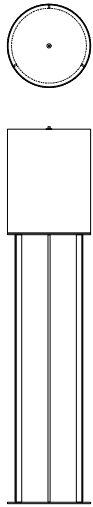

FLOOR LAMP LOE (L)

Dimensions	H 190 cm / Ø 60 cm
Lampshade	Textil
Pedestal	Metal
Illuminants	3 x LED E27, dimmable
Cable	Textil, 200 cm off the ground
Plug	Swiss (as standard)

FLOOR LAMP LOE (M)

Dimensions	H 160 cm / Ø 60 cm
Lampshade	Textil
Pedestal	Metal
Illuminants	3 x LED E27, dimmable
Cable	Textil, 200 cm off the ground
Plug	Swiss (as standard)

FLOOR LAMP LOE CONTRACT

Dimensions	H 180 cm / Ø 40 cm
Lampshade	Textil
Pedestal	Metal
Illuminants	3 x LED E27, dimmable
Cable	Textil, 200 cm off the ground
Plug	Swiss (as standard)

TABLE LAMP LOE (S)

Dimensions	H 70 cm / Ø 40 cm
Lampshade	Textil
Pedestal	Metal
Illuminants	1 x LED E27, dimmable
Cable	Textil, 100 cm off the ground
Plug	Swiss (as standard)

TABLE LAMP LOE (XS)

Dimensions	H 45 cm / Ø 30 cm
Lampshade	Textil
Pedestal	Metal
Illuminants	1 x LED E27, dimmable
Cable	Textil, 100 cm off the ground
Plug	Swiss (as standard)

FINISHES LOE

COMBINATION A

Metal finish
sterling silver

Lampshade
textile, white

Switch
transparent

Cable
transparent

COMBINATION B

Metal finish
brass, light brown

Lampshade
textile, beige

Switch
black

Cable
black textile