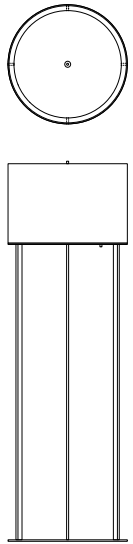

FLOOR LAMP LOE (L)

Dimensions	H 190 cm / Ø 60 cm
Lampshade	Textil
Pedestal	Metal
Illuminants	3 x LED E27, dimmable
Cable	Textil, 200 cm off the ground
Plug	Swiss (as standard)

FLOOR LAMP LOE (M)

Dimensions	H 160 cm / Ø 60 cm
Lampshade	Textil
Pedestal	Metal
Illuminants	3 x LED E27, dimmable
Cable	Textil, 200 cm off the ground
Plug	Swiss (as standard)

FLOOR LAMP LOE CONTRACT

Dimensions	H 180 cm / Ø 40 cm
Lampshade	Textil
Pedestal	Metal
Illuminants	3 x LED E27, dimmable
Cable	Textil, 200 cm off the ground
Plug	Swiss (as standard)

TABLE LAMP LOE (S)

Dimensions	H 70 cm / Ø 40 cm
Lampshade	Textil
Pedestal	Metal
Illuminants	1 x LED E27, dimmable
Cable	Textil, 100 cm off the ground
Plug	Swiss (as standard)

TABLE LAMP LOE (XS)

Dimensions	H 45 cm / Ø 30 cm
Lampshade	Textil
Pedestal	Metal
Illuminants	1 x LED E27, dimmable
Cable	Textil, 100 cm off the ground
Plug	Swiss (as standard)

FINISHES LOE

COMBINATION A

Metal finish
sterling silver

Lampshade
textile, white

Switch
transparent

Cable
transparent

COMBINATION B

Metal finish
brass, light brown

Lampshade
textile, beige

Switch
black

Cable
black textile