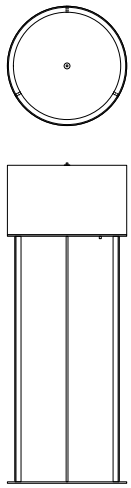

FLOOR LAMP LOE (L)

Dimensions	H 190 cm / Ø 60 cm
Lampshade	Textil
Pedestal	Metal
Illuminants	3 x LED E27, dimmable
Cable	Textil, 200 cm off the ground
Plug	Swiss (as standard)

FLOOR LAMP LOE (M)

Dimensions	H 160 cm / Ø 60 cm
Lampshade	Textil
Pedestal	Metal
Illuminants	3 x LED E27, dimmable
Cable	Textil, 200 cm off the ground
Plug	Swiss (as standard)

FLOOR LAMP LOE CONTRACT

Dimensions	H 180 cm / Ø 40 cm
Lampshade	Textil
Pedestal	Metal
Illuminants	3 x LED E27, dimmable
Cable	Textil, 200 cm off the ground
Plug	Swiss (as standard)

TABLE LAMP LOE (S)

Dimensions	H 70 cm / Ø 40 cm
Lampshade	Textil
Pedestal	Metal
Illuminants	1 x LED E27, dimmable
Cable	Textil, 100 cm off the ground
Plug	Swiss (as standard)

TABLE LAMP LOE (XS)

Dimensions	H 45 cm / Ø 30 cm
Lampshade	Textil
Pedestal	Metal
Illuminants	1 x LED E27, dimmable
Cable	Textil, 100 cm off the ground
Plug	Swiss (as standard)

FINISHES LOE

COMBINATION A

Metal finish
sterling silver

Lampshade
textile, white

Switch
transparent

Cable
transparent

COMBINATION B

Metal finish
brass, light brown

Lampshade
textile, beige

Switch
black

Cable
black textile