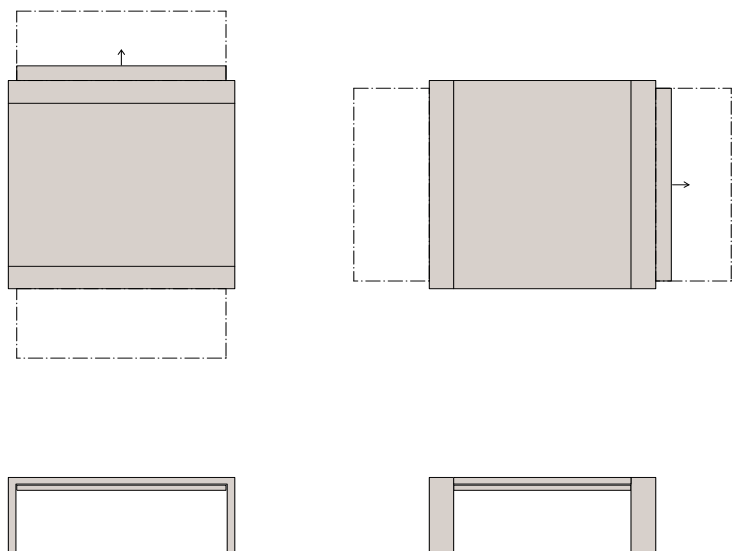

COFFEE TABLE JAMES

Dimensions L 120 cm / W 120 cm / H 43 cm

Material Solid wood

TABLE JAMES

Dimensions L 240 cm / W 100 cm / H 74 cm

Material Solid wood

FINISHES JAMES

FINISH A