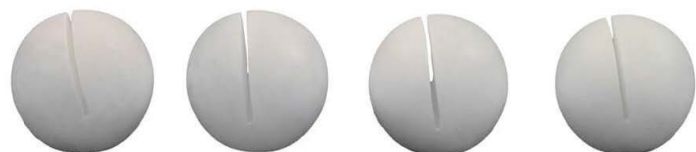

ACCESSORY COLLECTION SNOW WHITE

SNOW WHITE

TOOTHPICK HOLDER

Dimensions	H 5.5 cm / Ø 4.5 cm
Material	Alabaster
Color	White

MILK JAR

Dimensions	H 9.5 cm / Ø 6.5 cm
Material	Alabaster
Color	White

SNOW WHITE

PAPERWEIGHT

Dimensions	Ø 8 cm
Material	Alabaster
Color	White

NAPKIN RING

Dimensions	Ø 6 cm
Material	Alabaster
Color	White

SNOW WHITE

BOWL

Dimensions	H 3.5 cm / Ø 12.5 cm
Material	Alabaster
Color	White

TRAY

Dimensions	H 1 cm / Ø 25 cm
Material	Alabaster
Color	White

SNOW WHITE

CONTAINER (L)

Dimensions	H 18 cm / Ø 14 cm
Material	Alabaster
Color	White

CONTAINER (M)

Dimensions	H 13.5 cm / Ø 11.5 cm
Material	Alabaster
Color	White

SNOW WHITE

PLACE CARD HOLDER

Dimensions	Ø 3 cm
Material	Alabaster
Color	White