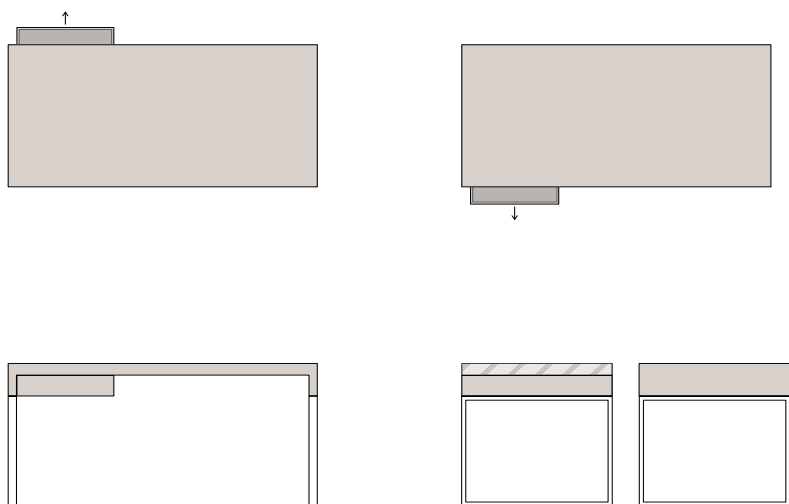

# DESK STUDY

Dimensions	L 150 cm / W 75 cm / H 75
Material	Wood, lacquered MDF, HPL or leather
Base	Metal