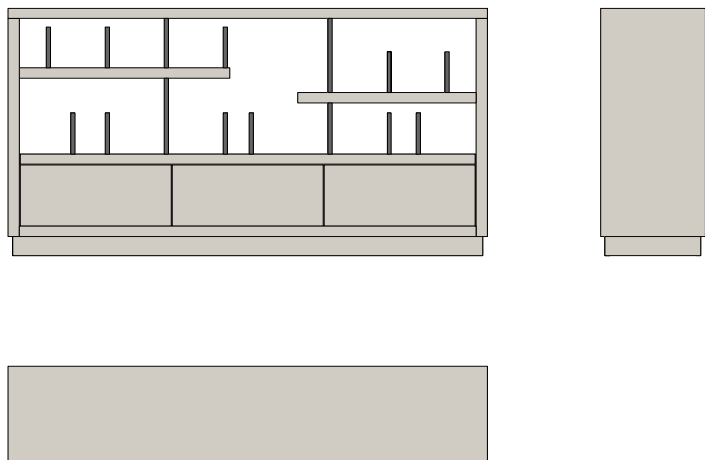

MULTIFUNCTIONAL FURNITURE THUN

Dimensions

L 215 cm / W 47 cm / H 122 cm

Material

Wood veneer or lacquered MDF, metal bar brass dark brown

FINISHES

FINISH A

Wood
light oak