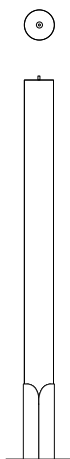

FLOOR LAMP GAIA (L)

Dimensions	H 190 cm / Ø 15 cm
Lampshade	Textil on acrylic glass
Base	Metal
Illuminants	LED, dimmable
Cable	Textil
Plug	Swiss (as standard)

FLOOR LAMP GAIA (M)

Dimensions	H 160 cm / Ø 15 cm
Lampshade	Textil on acrylic glass
Base	Metal
Illuminants	LED, dimmable
Cable	Textil
Plug	Swiss (as standard)

GAIA (S)

Dimensions	H 70 cm / Ø 15 cm
Lampshade	Textil on acrylic glass
Base	Metal
Illuminants	LED, dimmable
Cable	Textil
Plug	Swiss (as standard)

GAIA (XS)

Dimensions	H 45 cm / Ø 15 cm
Lampshade	Textil on acrylic glass
Base	Metal
Illuminants	LED, dimmable
Cable	Textil
Plug	Swiss (as standard)