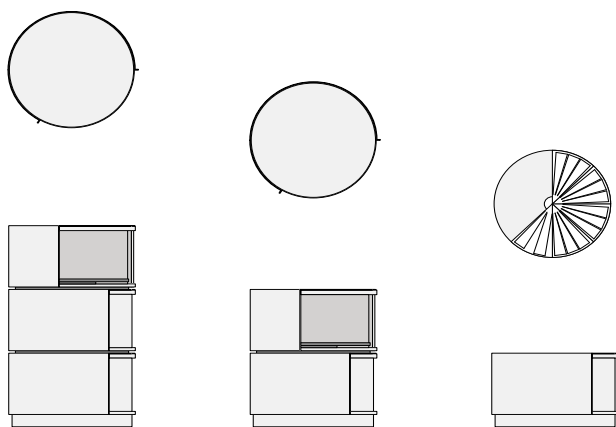

## STORAGE FURNITURE NOVA

Dimensions L 82 cm / W 80 cm / H 138, 95 or 50 cm

Material Alucobond 6 mm

Optionally lockable

Each element takes 20-24 folders